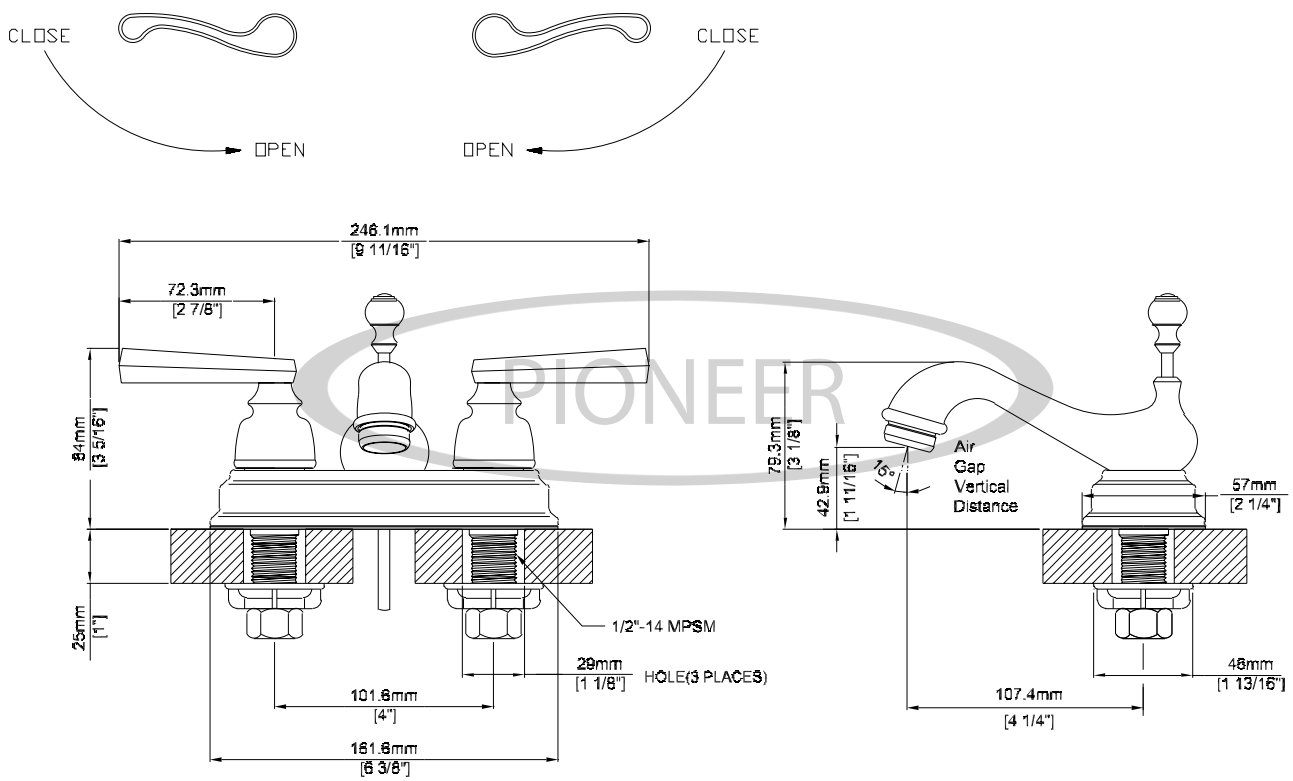

ESTATE
BY PIONEER

BRENTWOOD SERIES #14452-H40

SPECIFICATION SHEET

DESCRIPTION

- Two Handle Lavatory Faucet
- Brentwood Beaux Lever Handles
- Brentwood Tea Pot Style Spout
- 4-1/4" Reach, 1-11/16" from Deck to Aerator
- Ceramic Disc Cartridges
- 3-Hole 4" Installation
- Brass Pop-Up Drain Assembly

Model #: _____

Specific Features: _____

Project Name: _____

Submitted For: _____

Model	Description	Finishes	
#14452-H40	Two Handle Lavatory Faucet	PC	Other___

ESTATE
BY PIONEER

Pioneer: 1-800-338-9468
Commerce, CA 90040
www.pioneerind.com
Pioneer Industries, Inc. © 2009

DMSP14452-H40/REV. 12 2009
Page 1 of 2

Installation Note:

Faucet Hole Size:- 1-1/4"

Maximum Deck Thickness:- 1" (Shank Extension available which extends shank by 1/2")

Product Diagram

ESTATE
BY PIONEER

Pioneer:1-800-338-9468
Commerce, CA 90040
www.pioneerind.com
Pioneer Industries, Inc. © 2009