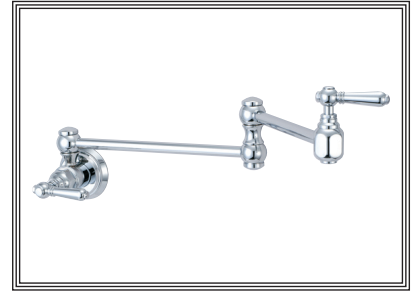

AMERICANA SERIES #125610-H65

SPECIFICATION SHEET

DESCRIPTION

- Wallmount Pot-Filler
- Americana Lever Handles
- Americana Series Space Saving Swivel Spout Folds in When Not in Use
- 21-7/8" Spout Reach
- Ceramic Disc Cartridges
- 1-Hole Wall Mount Installation
- Designed for Cold Water
- 1/2" IPS Connection with flange

FINISHES

- PC PVD Polished Chrome
- BN PVD Brushed Nickel
- ORB Oil Rubbed Bronze
- TB PVD Tuscany Bronze

FLOW

- Aerator Limited to 2.0 GPM Flow Rate

#125610-H65 SHOWN * ADA

STANDARDS APPLICABLE

- ASME A112.18.1
- ANSI A117.1
- ANSI / NSF 61, SECTION 9
- CUPC / IAPMO LISTED /ADA COMPLIANT
- CONTAINS NO MORE THAN 0.25% WEIGHTED AVERAGE LEAD CONTENT

Model #: _____

Specific Features: _____

Project Name: _____

Submitted For: _____

Model	Description	Finishes	
#125610-H65	Wallmount Pot-Filler	<input type="radio"/> PC	<input type="radio"/> Other____