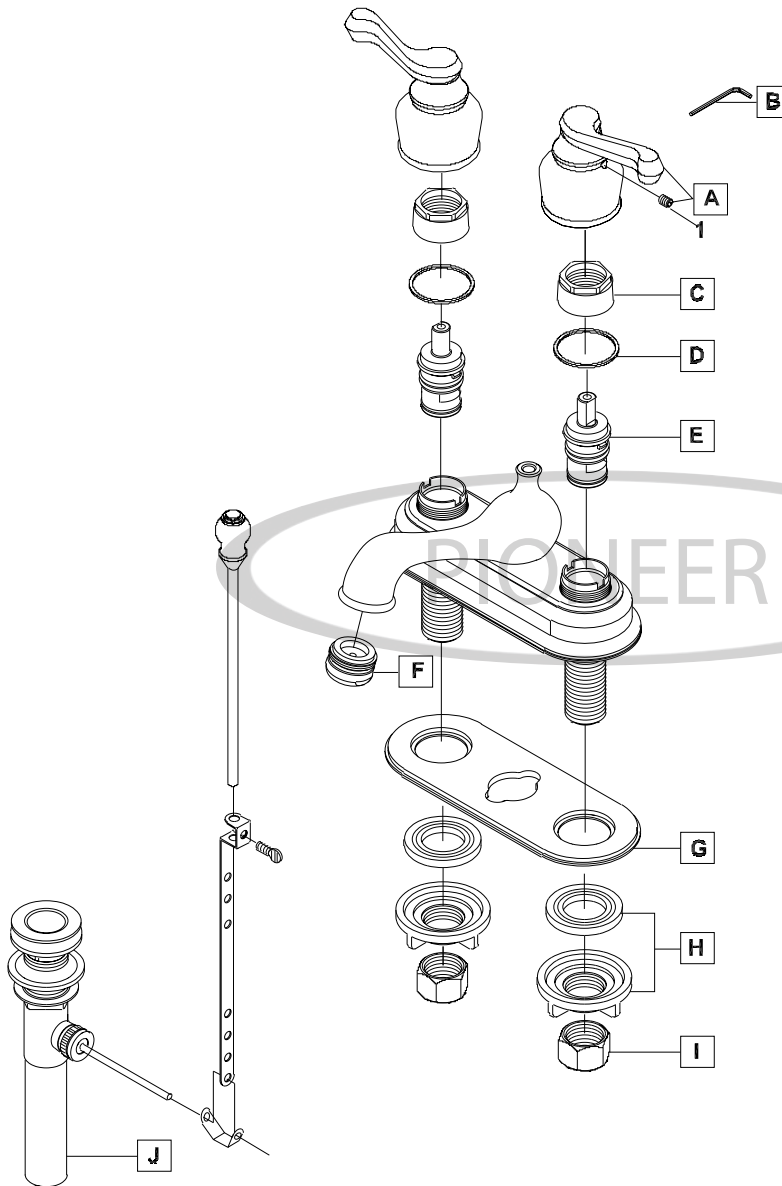

ITEM#	DESCRIPTION
A	X-1900012*	Brentwood Beaux Lever Handle
B	X-4900024	3/32" Allen Wrench
C	X-4900037	Bonnet Nut
D	X-4900038	Gasket
E	X-390002C,H	Ceramic Disc Cartridge-Cold,Hot
F	X-4900003*	2.0 GPM Aerator
G	X-4300034	Base Gasket
H	X-4900008	Mounting Kit
I	X-4900004	Supply Nut
J	X-6300007*	Brass Pop-Up Drain Assembly
1	X-4900002	3/32" Allen Screw

* Note- Please Specify finish/color code while ordering.

Product Diagram

ESTATE
BY PIONEER

Pioneer:1-800-338-9468
Commerce, CA 90040
www.pioneerind.com
Pioneer Industries, Inc. © 2009