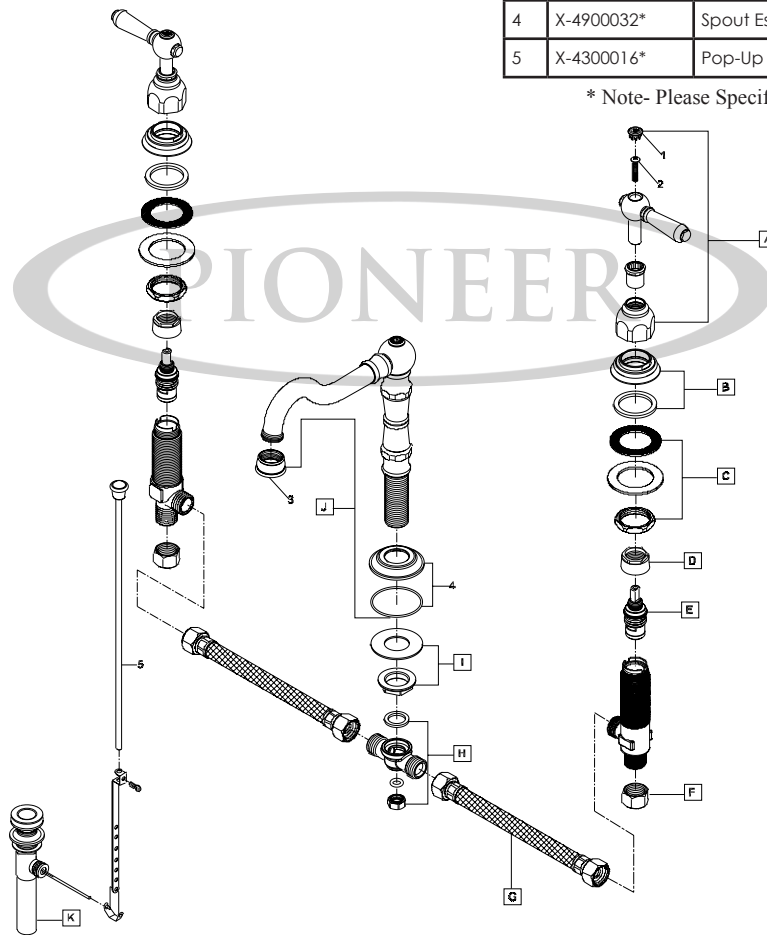

AMERICANA SERIES #125400-H60

PARTS BREAKDOWN SHEET

DESCRIPTION

- Two Handle Lavatory Wide-spread Faucet
- Americana Lever Handles
- Americana Series Spout
- 6-11/16" Reach, 5" from Deck to Aerator
- Ceramic Disc Cartridges
- 3-Hole 6" to 20" Installation
- Brass Pop-Up Drain Assembly

FINISHES

- PC PVD Polished Chrome
- BN PVD Brushed Nickel
- ORB Oil Rubbed Bronze
- TB PVD Tuscany Bronze

FLOW

- Aerator Limited to 2.0 GPM Flow Rate

#125400-H60 SHOWN * ADA 

STANDARDS APPLICABLE

- ASME A112.18.1
- ANSI A117.1
- ANSI / NSF 61, SECTION 9
- CUPC / IAPMO LISTED /ADA COMPLIANT
- CONTAINS NO MORE THAN 0.25% WEIGHTED AVERAGE LEAD CONTENT

Model #: _____

Specific Features: _____

Project Name: _____

Submitted For: _____

Model	Description	Finishes	
#125400-H60	Two Handle Lavatory Widespread Faucet	PC	Other____

	ITEM#	DESCRIPTION
A	X-1900007C,H*	Americana Lever Handles-Cold,Hot
B	X-4900034*	Valve Escutcheon
C	X-5900001	Valve Mounting Kit
D	X-4900022	Bonnet Nut
E	X-3900004C,H	Ceramic Disc Cartridge- Cold , Hot
F	X-4900004	Supply Nut
G	X-4400063	Flex Hose
H	X-4300015	Cross Connector
I	X-5300005	Spout Mounting Kit
J	X-2300003*	Americana Spout
K	X-6300005*	Brass Pop-Up
1	X-4900042C,H*	Button-Cold, Hot
2	X-4900035	Handle Screw
3	X-4900031*	2.0 GPM Aerator
4	X-4900032*	Spout Escutcheon
5	X-4300016*	Pop-Up Lift Rod

* Note- Please Specify finish/color code while ordering.

Product Diagram

ESTATE
BY PIONEER

Pioneer:1-800-338-9468
Commerce, CA 90040
www.estatebypioneer.com
Pioneer Industries, Inc. © 2009

DMPB125400-H60/REV. 10 2009
Page 2 of 2